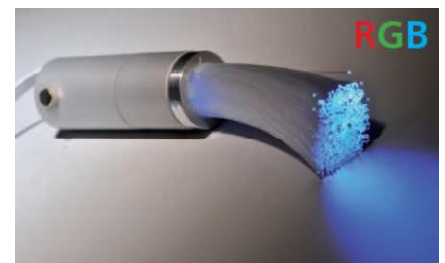

Typ LED 3RGB (IP22)

- 40 Lm (White Colour)
- Numbers of LED 3 x 1W RGB
- Power 3W
- RGB
- Fiberport 30mm
- 350mA