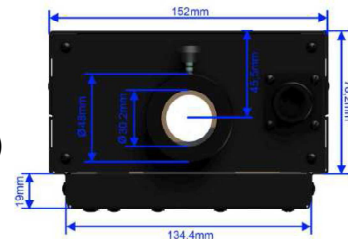

Typ GP54W/Mono White DMX or RGBW

- 54W White or RGBW
- LED pcs. 7 x Cree XML-2 (White)
- LED pcs. 7 x Cree XML-Color
- 7.756LM@6500K (White) 2.950LM@Total (RGBW)
- 2700K, 3500K, 4000K, 5700K available
- R:607Lm ; G:948Lm; B:170Lm; W:1225Lm (RGBW)
- 30mm Common End (1000 x 0,75mm)
- 3000mA/36VDC/max.76W