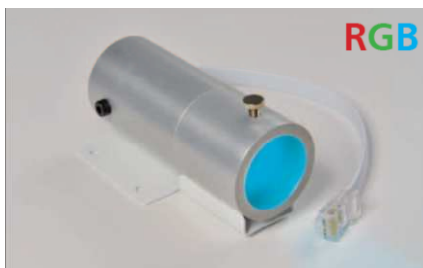

Type **LED 30CW/lm 2415 (IP22)**

- 2415 Lm @ 6000K
- Numbers of LED 7 x XP-G
- Max. Power 30W
- ColdWhite
- Fiberport 30mm
- 1000mA

LED30 and LED30 OUT are also available in WarmWhite with 1750lm @ 3200K !

LED Lightsources for Fiber Optics

Type LED 18RGB Out (IP67)

- 630 Lm (White Colour)
- Numbers of LED 6 x 3W RGB
- Power 18W
- RGB
- Fiberport 30mm
- 350mA

Typ LED 18RGB (IP22)

- 630 Lm (White Colour)
- Numbers of LED 6 x 3W RGB
- Power 18W
- RGB
- Fiberport 30mm
- 350mA