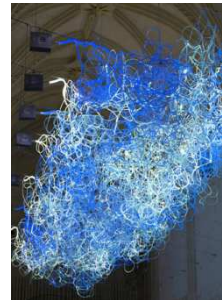

Typ GP LED250W RGBW/DMX

- 250W RGBW, replaceable
- RGBW Colour Mixing
- DMX512
- 8 Control Channels and Display
- Weight 7,5Kg
- Dimension 397 x 254 x 178mm